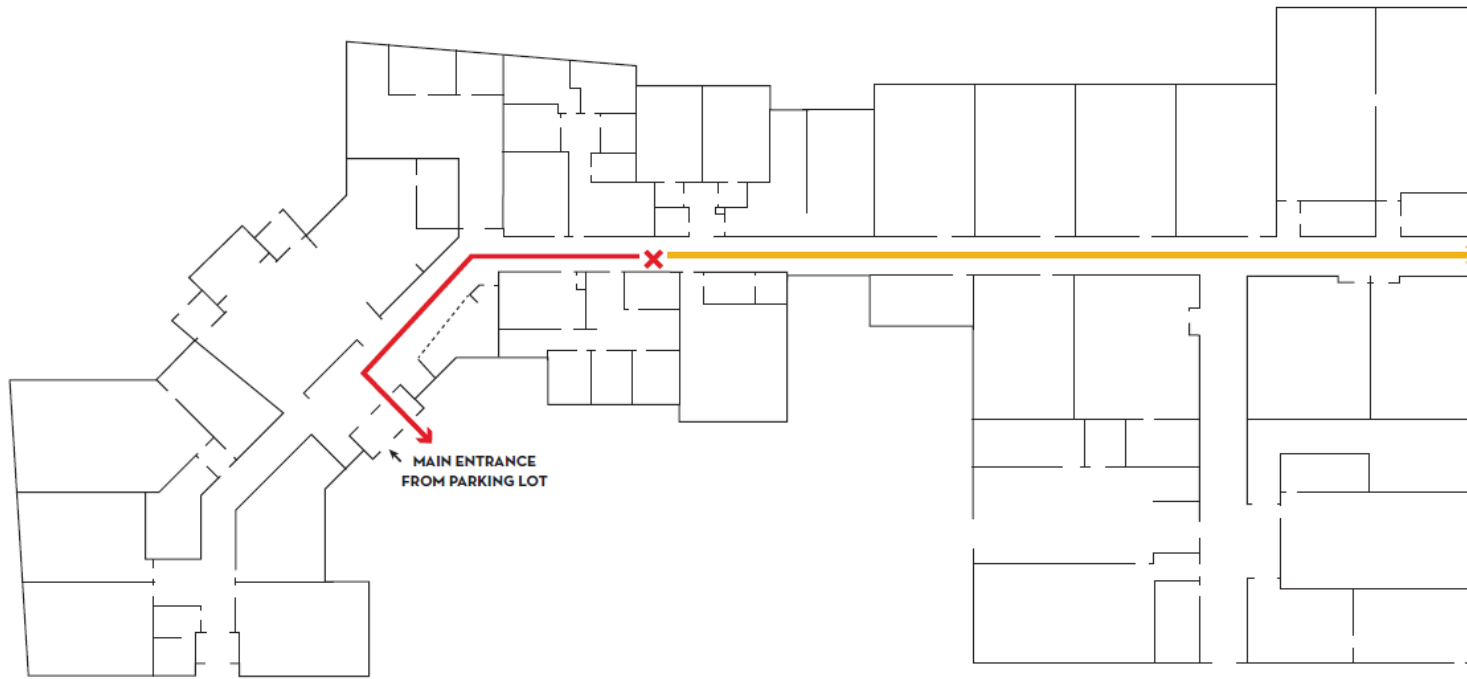

Finger Lakes Community College

Emergency Action and Response Plan

Site Specific Information

Geneva Campus Center
63 Pulteney St.
Geneva, NY 14456

Table of Contents

11. Site Specific Information.....	3
11.1. Site Contacts	3
11.2. Emergency Responders	3
11.3. Evacuation Route Maps.....	4
11.4. Areas of Refuge.....	7
11.5. Assembly Areas.....	7

FLCC Geneva Campus Center

- ✘ You Are Here
- ➔ Primary Evacuation Route
- ➔ Secondary Evacuation Route

Exit building.
Move 50 feet away from building.

FLCC Geneva Campus Center

- ✗ You Are Here
- ➔ Primary Evacuation Route
- ➔ Secondary Evacuation Route

Exit building.
Move 50 feet away from building.

FLCC Geneva Campus Center

- ✘ You Are Here
- ➔ Primary Evacuation Route
- ➡ Secondary Evacuation Route

Exit building.
Move 50 feet away from building.

11.4. Areas of Refuge