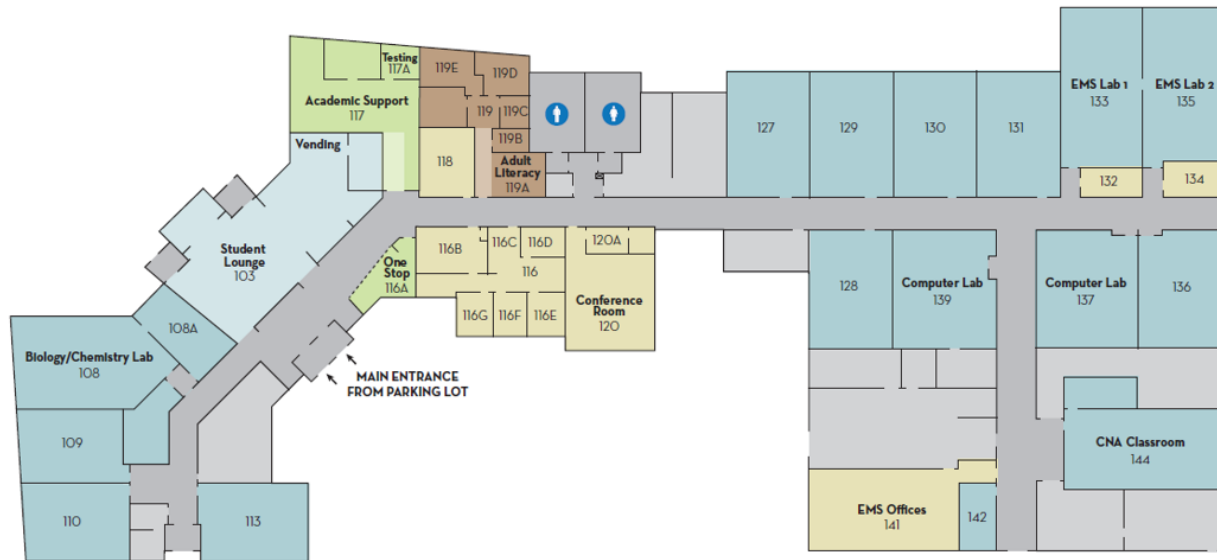

FLCC Geneva Campus Center

- ✘ You Are Here
- ➔ Primary Evacuation Route
- ➔ Secondary Evacuation Route

Exit building.
Move 50 feet away from building.

FLCC Geneva Campus Center

- ✗ You Are Here
- ➔ Primary Evacuation Route
- ➔ Secondary Evacuation Route

Exit building.
Move 50 feet away from building.

FLCC Geneva Campus Center

- ✘ You Are Here
- ➔ Primary Evacuation Route
- ➡ Secondary Evacuation Route

Exit building.
Move 50 feet away from building.

11.4. Areas of Refuge

There are no Areas of Refuge at this site.

11.5. Assembly Areas

There is an Emergency Assembly Area in the parking lot.

Geneva Campus Center

- Classrooms/Labs
- Student Lounge
- Adult Literacy
- Student Support Services
- Offices/Other
- Women's Restroom
- Men's Restroom